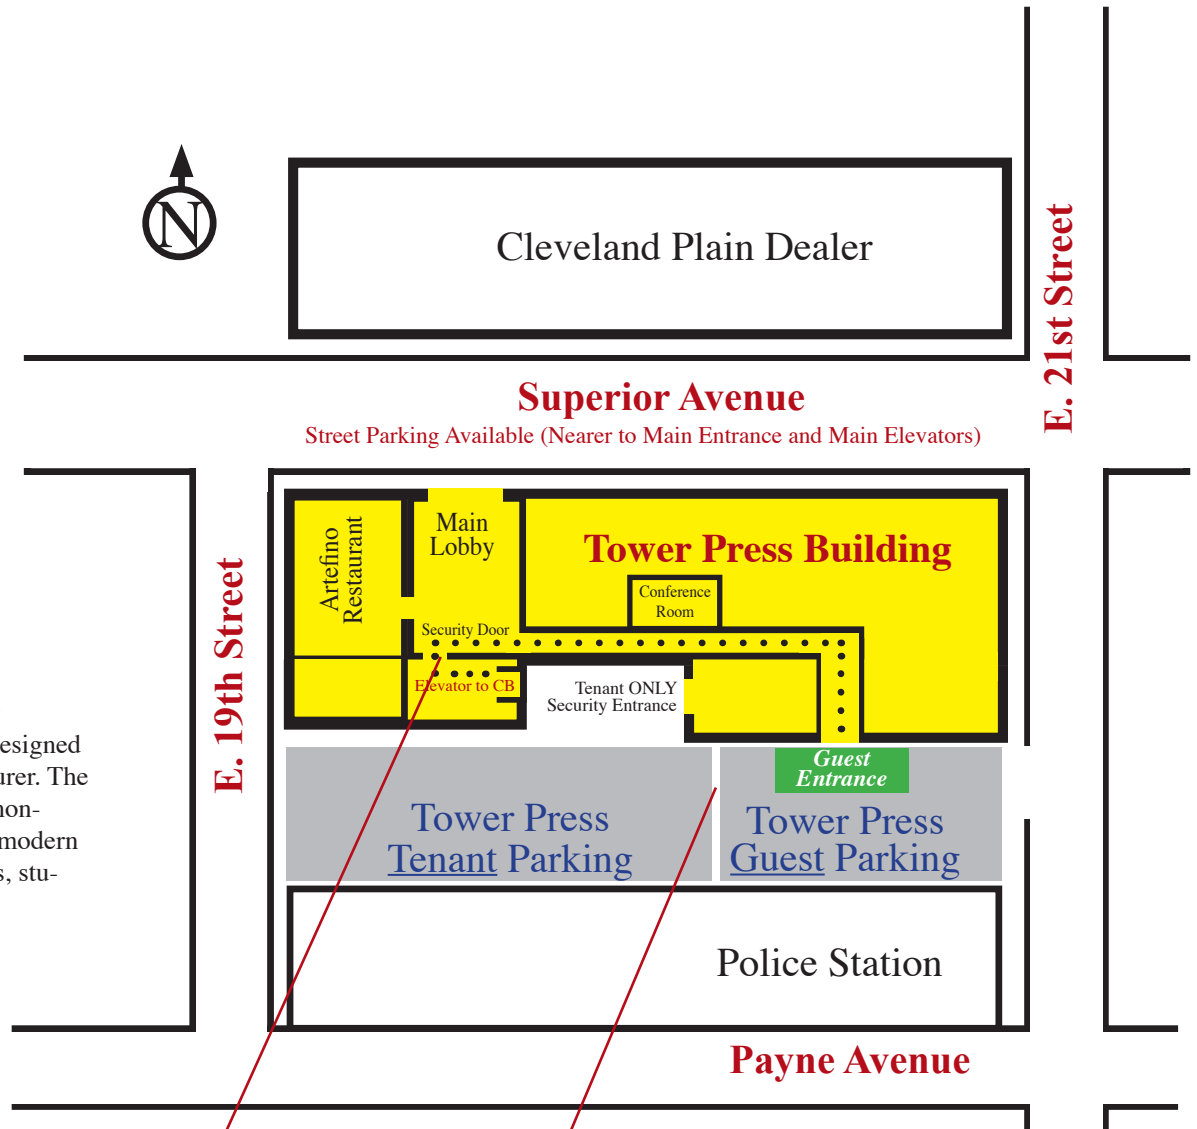

CunninghamBaron

Cunningham Baron LLC

Address: 1900 Superior Avenue, Suite 304

Phone: 216-579-6100

Directions to Cunningham Baron

- Exit the Thruway (I-90 / I-71) at Superior Avenue and head West toward Cleveland's downtown area.
- Turn left onto E. 21st and then right into the **Tower Press Guest Parking area**. Building entrance is directly off this parking lot (signage reads "Artefino Back Entrance"). Enter building and go left. This will lead you to the main lobby and elevators. **Security door in lobby requires you to "ring" us for entry.**
- Street parking on Superior Avenue is also available.** This brings you nearer to the Tower Press main entrance/lobby and elevators. Hint. Hint.

About the Tower Press Building

The Tower Press building was built in 1907 and was designed for the H. Black Company, a noted clothing manufacturer. The recently renovated historic building offers artists and non-artists alike unique live/work spaces with a variety of modern conveniences. It is an eclectic combination of galleries, studios, businesses, and residential dwellings.

Security door in lobby requires you to "ring" for entry. Use call box to the right to ring the suite.

Security gate separates public from tenant parking. Do not go through gate, even if open.